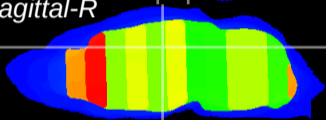

Coronal

Sagittal-R

Sagittal-L

ViBrism: CX21082
Horizontal

DG