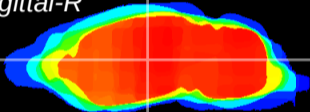

Coronal

Sagittal-R

Sagittal-L

ViBrism: CX21083
Horizontal

VPM/VPL