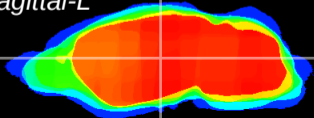

Coronal

Sagittal-R

Sagittal-L

ViBrism: CX21083
Horizontal

VPM/VPL