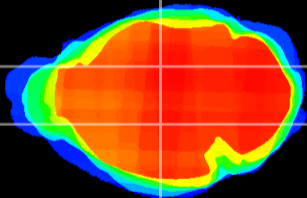

Coronal

Sagittal-R

Sagittal-L

ViBrism: CX21083
Horizontal

VPM/VPL