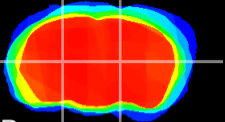

Coronal

Sagittal-R

Sagittal-L

ViBrism: CX21083
Horizontal

VPM/VPL