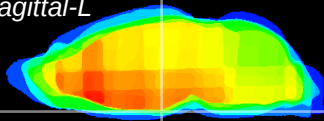

Coronal

Sagittal-R

Sagittal-L

ViBrism: CX21085
Horizontal

ME