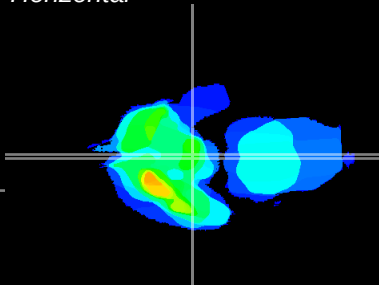

Coronal

Sagittal-R

Sagittal-L

ViBrism: CX21085
Horizontal

ME