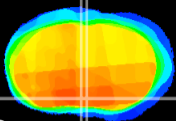

Coronal

Sagittal-R

Sagittal-L

ViBrism: CX21085
Horizontal

MPA