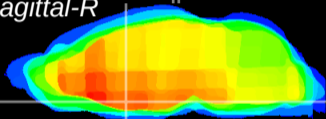

Coronal

Sagittal-R

Sagittal-L

ViBrism: CX21085
Horizontal

MPA