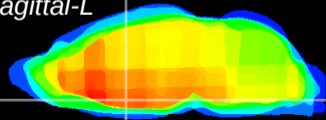

Coronal

Sagittal-R

Sagittal-L

ViBrism: CX21085
Horizontal

MPA