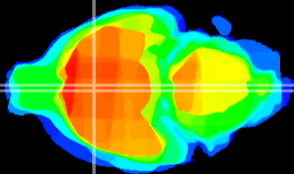

Coronal

Sagittal-R

Sagittal-L

ViBrism: CX21085
Horizontal

MPA