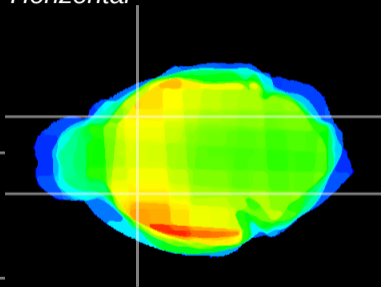

*Coronal*

*Sagittal-R*

*Sagittal-L*

ViBrism: CX21086  
*Horizontal*

CPU lateral