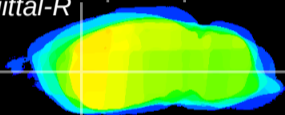

*Coronal*

*Sagittal-R*

*Sagittal-L*

ViBrism: CX21086  
*Horizontal*

CPU lateral