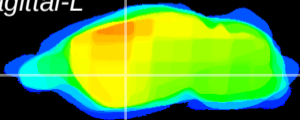

Coronal

Sagittal-R

Sagittal-L

ViBrism: CX21086
Horizontal

GP