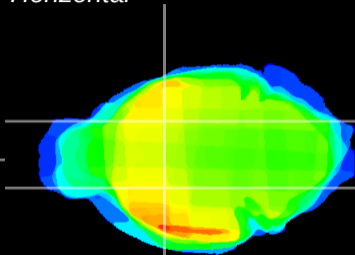

Coronal

Sagittal-R

Sagittal-L

ViBrism: CX21086
Horizontal

GP