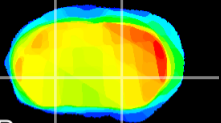

Coronal

Sagittal-R

Sagittal-L

ViBrism: CX21086
Horizontal

GP