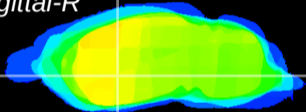

Coronal

Sagittal-R

Sagittal-L

ViBrism: CX21086
Horizontal

GP