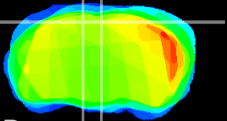

Coronal

Sagittal-R

Sagittal-L

ViBrism: CX21086
Horizontal

RS