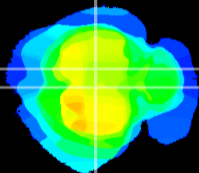

Coronal

Sagittal-R

Sagittal-L

ViBrism: CX21086
Horizontal

RS