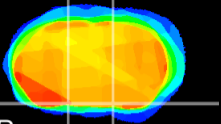

Coronal

Sagittal-R

Sagittal-L

ViBrism: CX21087
Horizontal

S0