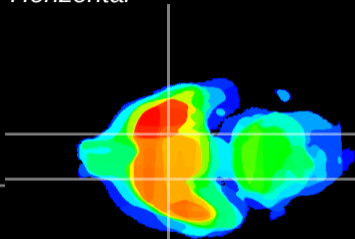

Coronal

Sagittal-R

Sagittal-L

ViBrism: CX21087
Horizontal

S0