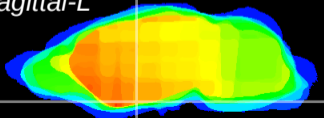

Coronal

Sagittal-R

Sagittal-L

ViBrism: CX21087
Horizontal

S0