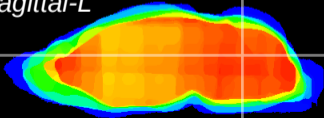

*Coronal*

*Sagittal-R*

*Sagittal-L*

ViBrism: CX21088  
*Horizontal*

Cb nucleus