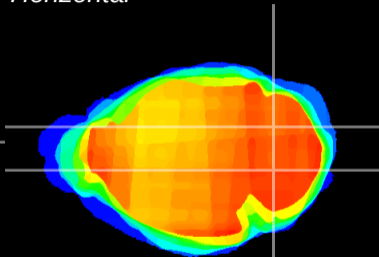

*Coronal*

*Sagittal-R*

*Sagittal-L*

ViBrism: CX21088  
*Horizontal*

Cb nucleus