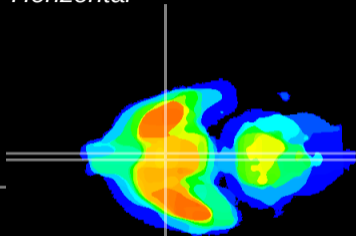

Coronal

Sagittal-R

Sagittal-L

ViBriSM: CX21088
Horizontal

SCN