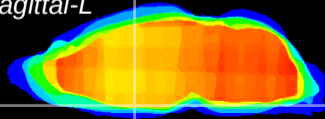

Coronal

Sagittal-R

Sagittal-L

ViBriSM: CX21088
Horizontal

SCN