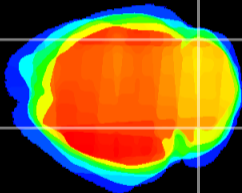

Coronal

Sagittal-R

Sagittal-L

ViBrism: CX21091
Horizontal

Cb lobe