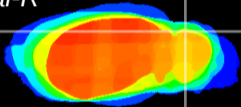

Coronal

Sagittal-R

Sagittal-L

ViBrism: CX21091
Horizontal

Cb lobe