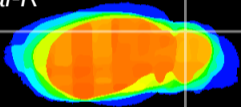

Coronal

Sagittal-R

Sagittal-L

ViBrism: CX21092
Horizontal

Cb lobe