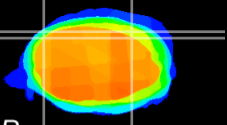

Coronal

Sagittal-R

Sagittal-L

ViBrism: CX21092
Horizontal

Cb lobe