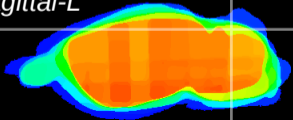

Coronal

Sagittal-R

Sagittal-L

ViBrism: CX21092
Horizontal

Cb lobe