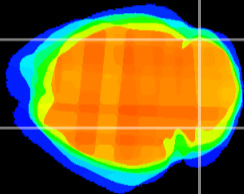

Coronal

Sagittal-R

Sagittal-L

ViBrism: CX21092
Horizontal

Cb lobe