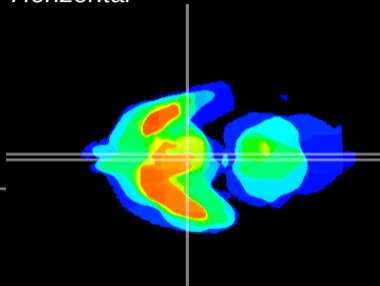

Coronal

Sagittal-R

Sagittal-L

ViBrism: CX21094
Horizontal

Arc