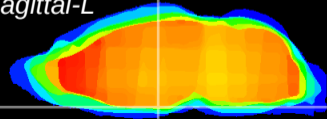

Coronal

Sagittal-R

Sagittal-L

ViBrism: CX21094
Horizontal

Arc