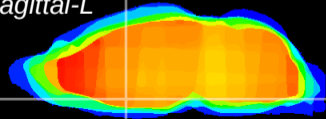

Coronal

Sagittal-R

Sagittal-L

ViBriSM: CX21094  
Horizontal

MPA