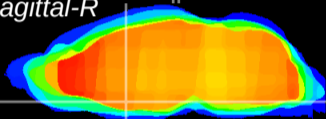

Coronal

Sagittal-R

Sagittal-L

ViBriSM: CX21094  
Horizontal

MPA