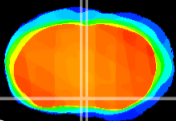

Coronal

Sagittal-R

Sagittal-L

ViBriSM: CX21094  
Horizontal

MPA