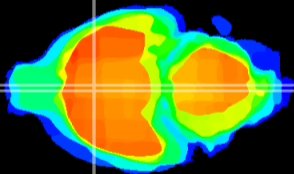

Coronal

Sagittal-R

Sagittal-L

ViBriSM: CX21094  
Horizontal

MPA