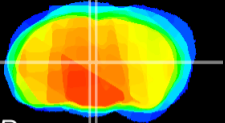

Coronal

Sagittal-R

Sagittal-L

ViBrism: CX21096
Horizontal

MD