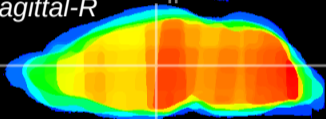

Coronal

Sagittal-R

Sagittal-L

ViBrism: CX21096
Horizontal

MD