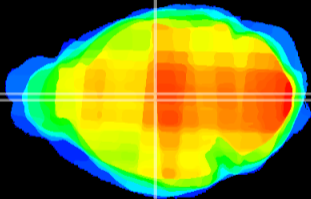

Coronal

Sagittal-R

Sagittal-L

ViBrism: CX21096
Horizontal

MD