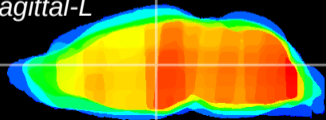

Coronal

Sagittal-R

Sagittal-L

ViBrism: CX21096
Horizontal

MD