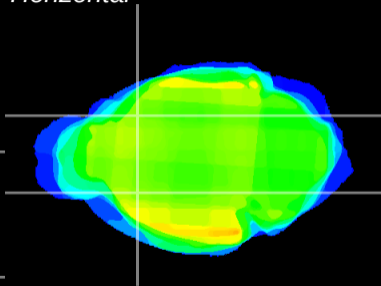

*Coronal*

*Sagittal-R*

*Sagittal-L*

ViBrism: CX21097  
*Horizontal*

CPU lateral