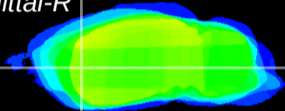

*Coronal*

*Sagittal-R*

*Sagittal-L*

ViBrism: CX21097  
*Horizontal*

CPU lateral