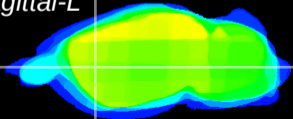

*Coronal*

*Sagittal-R*

*Sagittal-L*

ViBrism: CX21097  
*Horizontal*

CPU lateral