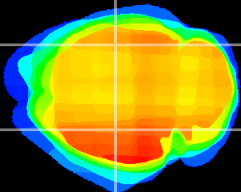

Coronal

Sagittal-R

Sagittal-L

ViBrism: CX21098
Horizontal

CA2/CA3