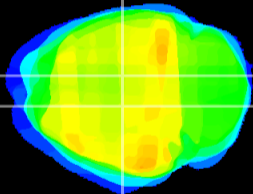

Coronal

Sagittal-R

Sagittal-L

ViBrism: CX21099
Horizontal

DG