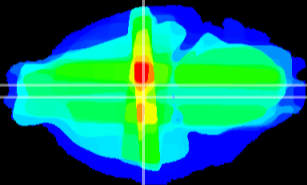

Coronal

Sagittal-R

Sagittal-L

ViBrism: CX21101
Horizontal

DM