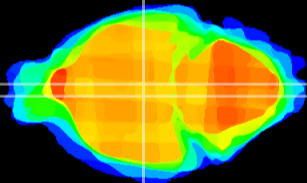

Coronal

Sagittal-R

Sagittal-L

ViBrism: CX21102
Horizontal

DM