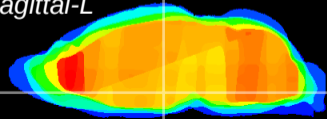

Coronal

Sagittal-R

Sagittal-L

ViBrism: CX21102
Horizontal

DM