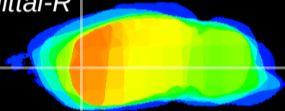

Coronal

Sagittal-R

Sagittal-L

ViBrism: CX21103
Horizontal

CPU lateral