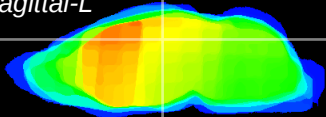

Coronal

Sagittal-R

Sagittal-L

ViBrism: CX21103
Horizontal

DG