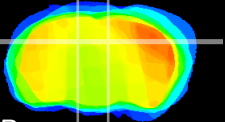

Coronal

Sagittal-R

Sagittal-L

ViBrism: CX21103
Horizontal

DG