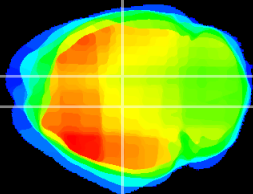

Coronal

Sagittal-R

Sagittal-L

ViBrism: CX21103
Horizontal

DG