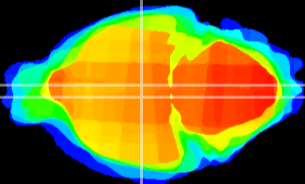

Coronal

Sagittal-R

Sagittal-L

ViBrism: CX21104
Horizontal

DM