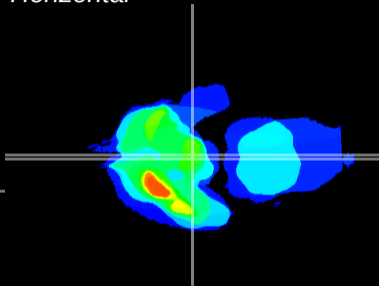

Coronal

Sagittal-R

Sagittal-L

ViBrism: CX21106
Horizontal

ME