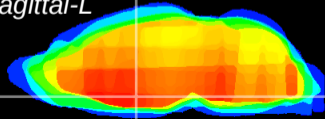

Coronal

Sagittal-R

Sagittal-L

ViBriSM: CX21107  
Horizontal

SPa dorsal