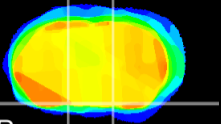

Coronal

Sagittal-R

Sagittal-L

ViBrism: CX21113
Horizontal

S0