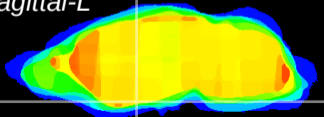

Coronal

Sagittal-R

Sagittal-L

ViBrism: CX21113
Horizontal

S0