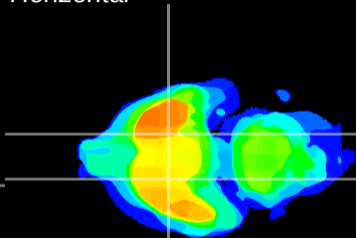

Coronal

Sagittal-R

Sagittal-L

ViBrism: CX21113
Horizontal

S0