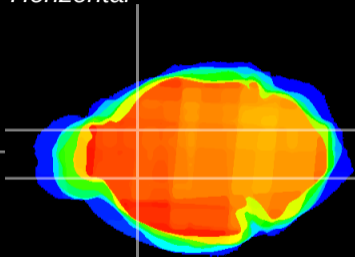

Coronal

Sagittal-R

Sagittal-L

ViBriSM: CX21116
Horizontal

CPU medial