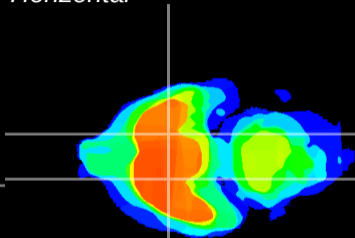

Coronal

Sagittal-R

Sagittal-L

ViBrism: CX21116
Horizontal

S0