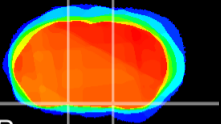

Coronal

Sagittal-R

Sagittal-L

ViBrism: CX21116
Horizontal

S0