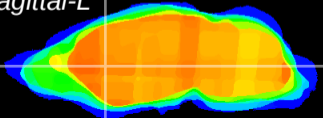

Coronal

Sagittal-R

Sagittal-L

ViBriSM: CX21120
Horizontal

CPu medial