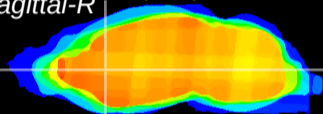

Coronal

Sagittal-R

Sagittal-L

ViBriSM: CX21120
Horizontal

CPu medial