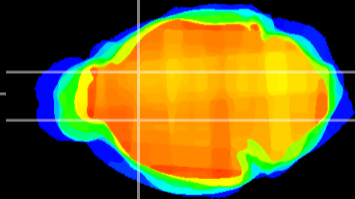

Coronal

Sagittal-R

Sagittal-L

ViBriSM: CX21120
Horizontal

CPu medial