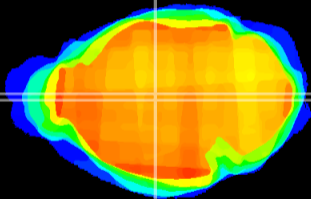

Coronal

Sagittal-R

Sagittal-L

ViBrism: CX21120
Horizontal

MD