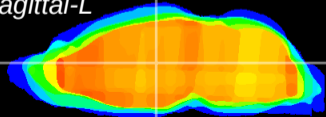

Coronal

Sagittal-R

Sagittal-L

ViBrism: CX21120
Horizontal

MD