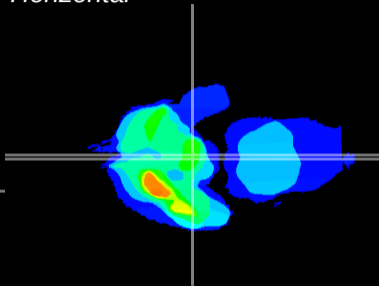

Coronal

Sagittal-R

Sagittal-L

ViBrism: CX21124
Horizontal

ME