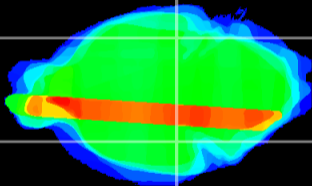

Coronal

Sagittal-R

Sagittal-L

ViBrism: CX21125
Horizontal

ventral S