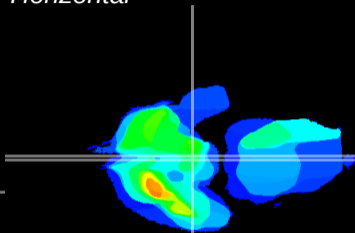

Coronal

Sagittal-R

Sagittal-L

ViBrism: CX21127
Horizontal

ME