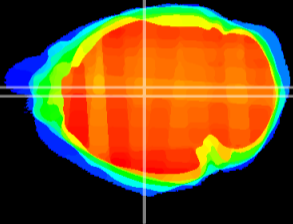

Coronal

Sagittal-R

Sagittal-L

ViBrism: CX21128
Horizontal

Hb