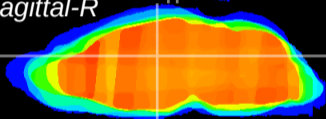

Coronal

Sagittal-R

Sagittal-L

ViBrism: CX21128
Horizontal

Hb