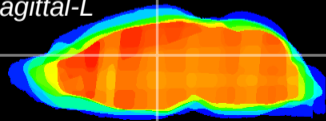

Coronal

Sagittal-R

Sagittal-L

ViBrism: CX21128
Horizontal

Hb