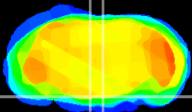

Coronal

Sagittal-R

Sagittal-L

ViBrism: CX21129
Horizontal

Pn