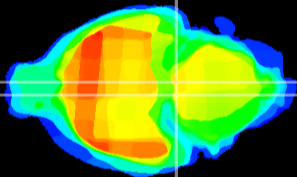

Coronal

Sagittal-R

Sagittal-L

ViBrism: CX21129
Horizontal

Pn