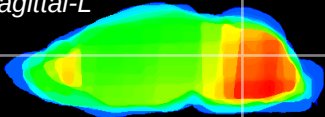

Coronal

Sagittal-R

Sagittal-L

ViBrism: CX21130
Horizontal

Cb nucleus