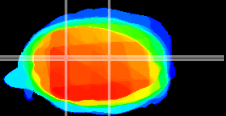

Coronal

Sagittal-R

Sagittal-L

ViBrism: CX21130
Horizontal

Cb nucleus