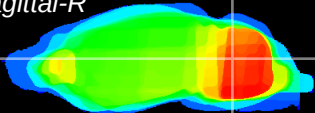

Coronal

Sagittal-R

Sagittal-L

ViBrism: CX21130
Horizontal

Cb nucleus