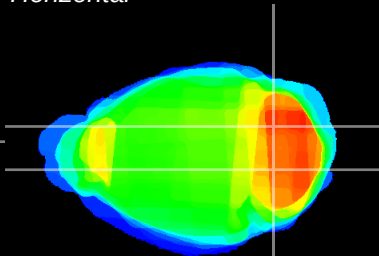

Coronal

Sagittal-R

Sagittal-L

ViBrism: CX21130
Horizontal

Cb nucleus