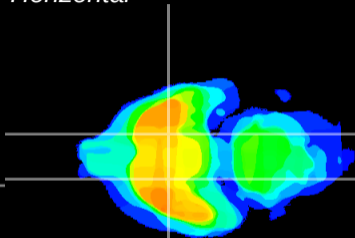

Coronal

Sagittal-R

Sagittal-L

ViBrism: CX21131
Horizontal

S0