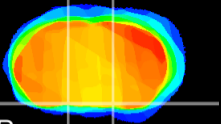

Coronal

Sagittal-R

Sagittal-L

ViBrism: CX21131
Horizontal

S0