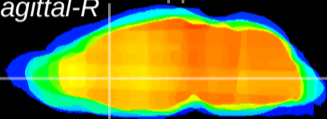

Coronal

Sagittal-R

Sagittal-L

ViBrism: CX21135
Horizontal

LS