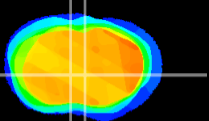

Coronal

Sagittal-R

Sagittal-L

ViBrism: CX21135
Horizontal

LS