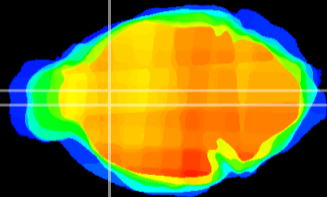

Coronal

Sagittal-R

Sagittal-L

ViBrism: CX21135
Horizontal

LS