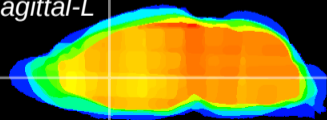

Coronal

Sagittal-R

Sagittal-L

ViBrism: CX21135
Horizontal

LS