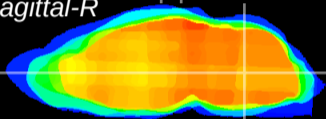

Coronal

Sagittal-R

Sagittal-L

ViBrism: CX21135
Horizontal

MVe