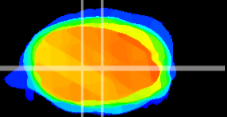

Coronal

Sagittal-R

Sagittal-L

ViBrism: CX21135
Horizontal

MVe