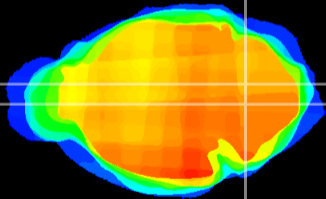

Coronal

Sagittal-R

Sagittal-L

ViBrism: CX21135
Horizontal

MVe