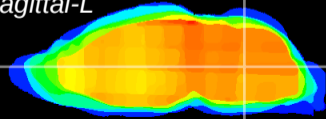

Coronal

Sagittal-R

Sagittal-L

ViBrism: CX21135
Horizontal

MVe