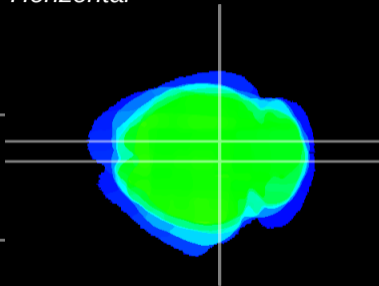

Coronal

Sagittal-R

Sagittal-L

ViBrism: CX21137
Horizontal

SC