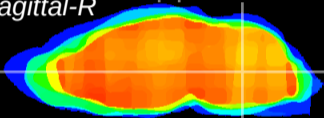

Coronal

Sagittal-R

Sagittal-L

ViBrism: CX21140
Horizontal

MVe