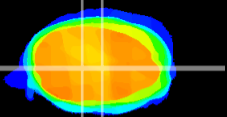

Coronal

Sagittal-R

Sagittal-L

ViBrism: CX21140
Horizontal

MVe