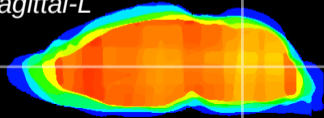

Coronal

Sagittal-R

Sagittal-L

ViBrism: CX21140
Horizontal

MVe