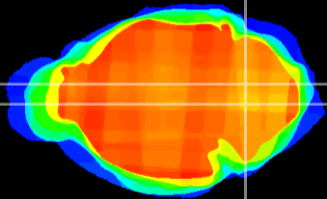

Coronal

Sagittal-R

Sagittal-L

ViBrism: CX21140
Horizontal

MVe