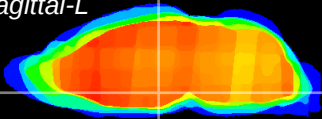

Coronal

Sagittal-R

Sagittal-L

ViBrism: CX21148
Horizontal

DM