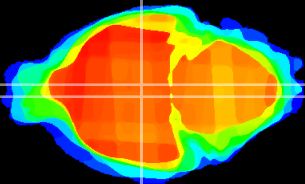

Coronal

Sagittal-R

Sagittal-L

ViBrism: CX21148
Horizontal

DM