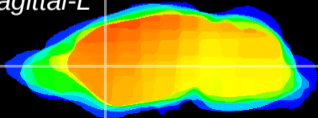

Coronal

Sagittal-R

Sagittal-L

ViBrism: CX21150
Horizontal

CPU medial