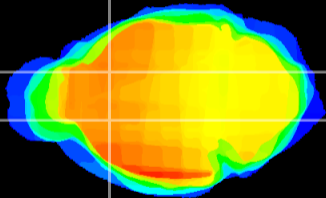

Coronal

Sagittal-R

Sagittal-L

ViBrism: CX21150
Horizontal

CPU medial