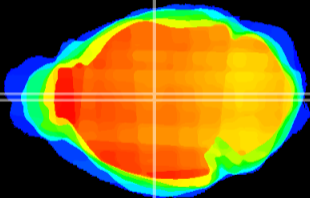

Coronal

Sagittal-R

Sagittal-L

ViBrism: CX21151
Horizontal

MD