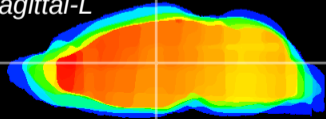

Coronal

Sagittal-R

Sagittal-L

ViBrism: CX21151
Horizontal

MD