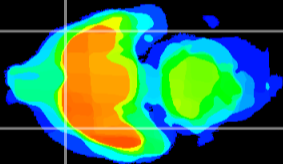

Coronal

Sagittal-R

Sagittal-L

ViBrism: CX21151
Horizontal

Pir