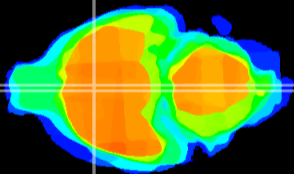

Coronal

Sagittal-R

Sagittal-L

ViBrism: CX21156
Horizontal

MPA