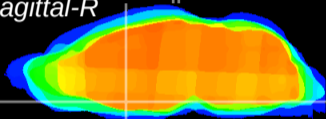

Coronal

Sagittal-R

Sagittal-L

ViBrism: CX21156
Horizontal

MPA