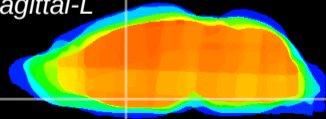

Coronal

Sagittal-R

Sagittal-L

ViBrism: CX21156
Horizontal

MPA