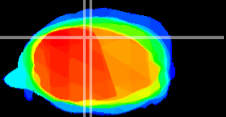

Coronal

Sagittal-R

Sagittal-L

ViBrism: CX21159
Horizontal

Cb vermis