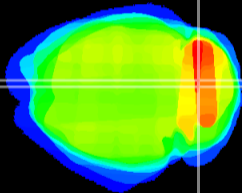

Coronal

Sagittal-R

Sagittal-L

ViBrism: CX21159
Horizontal

Cb vermis