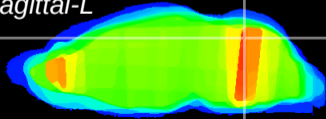

Coronal

Sagittal-R

Sagittal-L

ViBrism: CX21159
Horizontal

Cb vermis