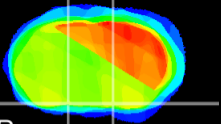

Coronal

Sagittal-R

Sagittal-L

ViBrism: CX21160
Horizontal

S0