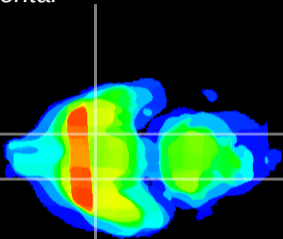

Coronal

Sagittal-R

Sagittal-L

ViBrism: CX21160
Horizontal

S0