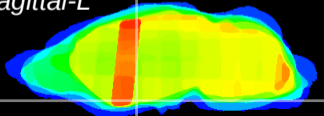

Coronal

Sagittal-R

Sagittal-L

ViBrism: CX21160
Horizontal

S0