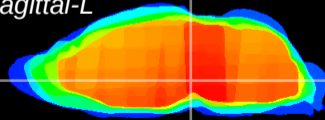

Coronal

Sagittal-R

Sagittal-L

ViBrism: CX21161
Horizontal

VTA