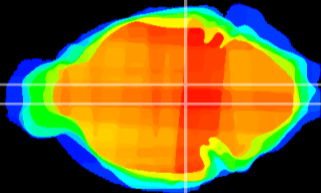

Coronal

Sagittal-R

Sagittal-L

ViBrism: CX21161
Horizontal

VTA