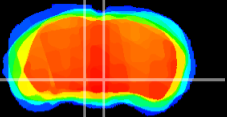

Coronal

Sagittal-R

Sagittal-L

ViBrism: CX21161
Horizontal

VTA