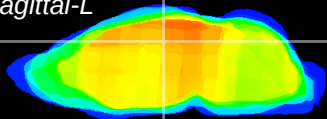

Coronal

Sagittal-R

Sagittal-L

ViBrism: CX21163
Horizontal

DG