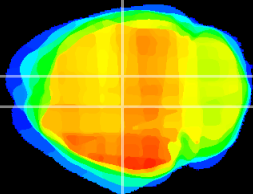

Coronal

Sagittal-R

Sagittal-L

ViBrism: CX21163
Horizontal

DG