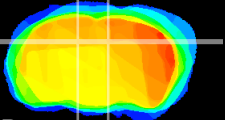

Coronal

Sagittal-R

Sagittal-L

ViBrism: CX21163
Horizontal

DG