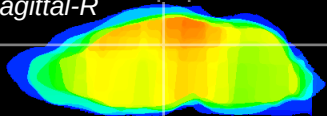

Coronal

Sagittal-R

Sagittal-L

ViBrism: CX21163
Horizontal

DG